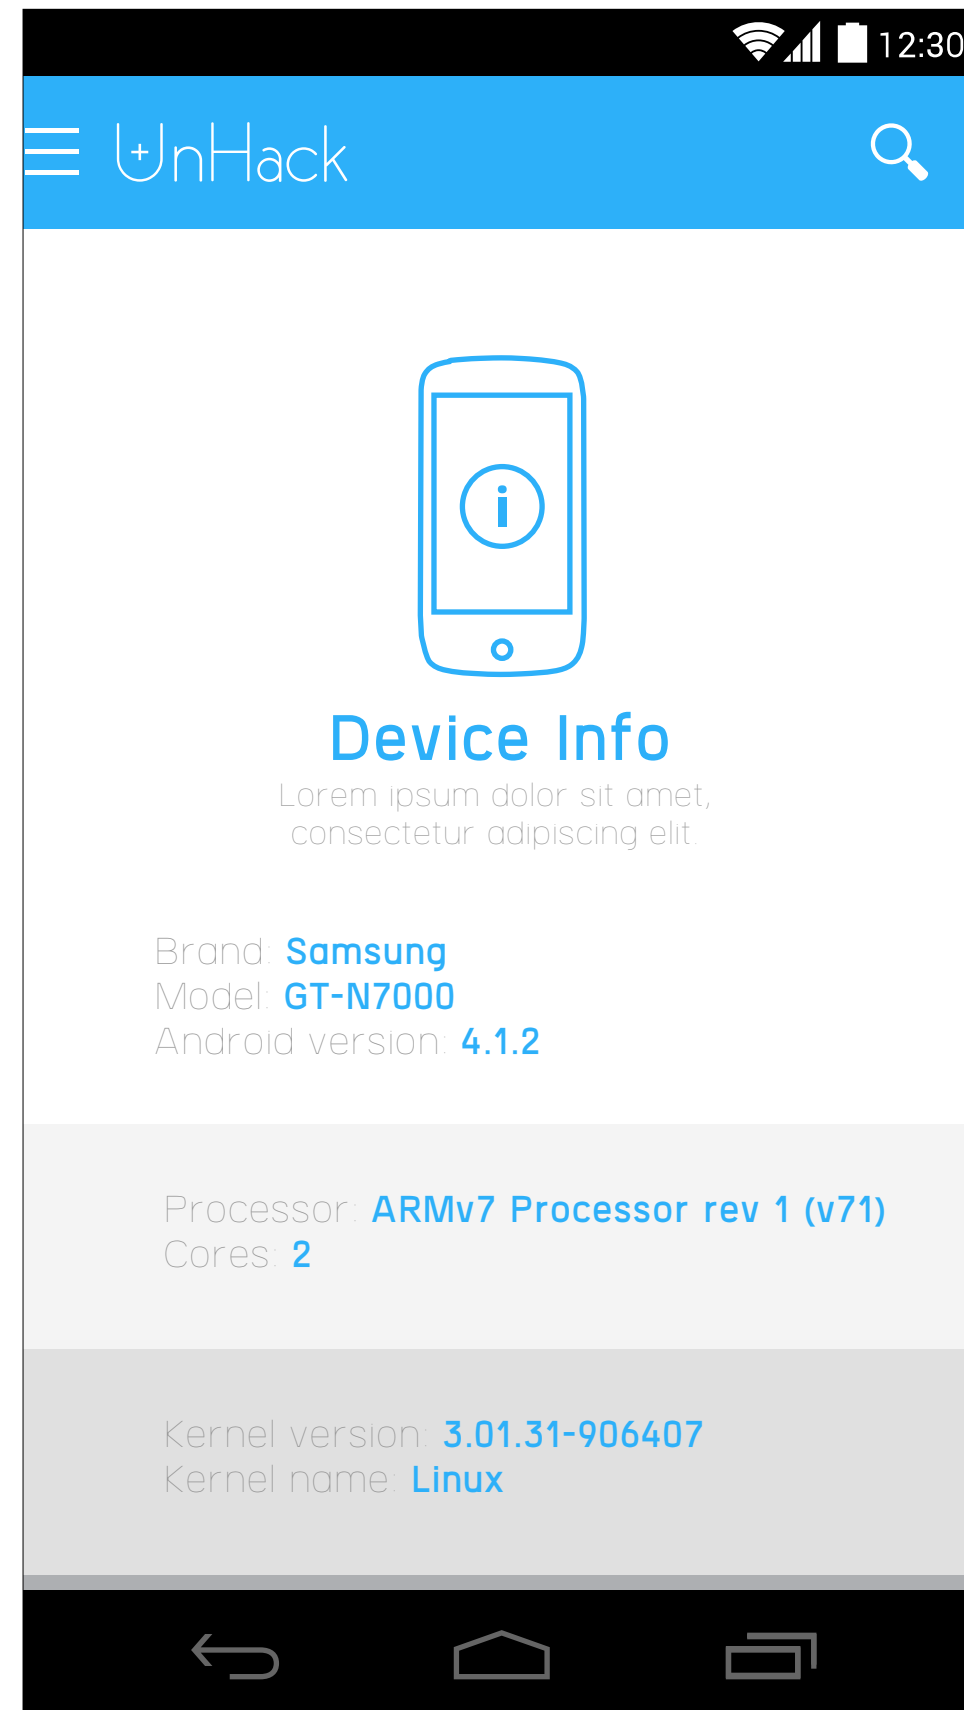

1.3 Device Info