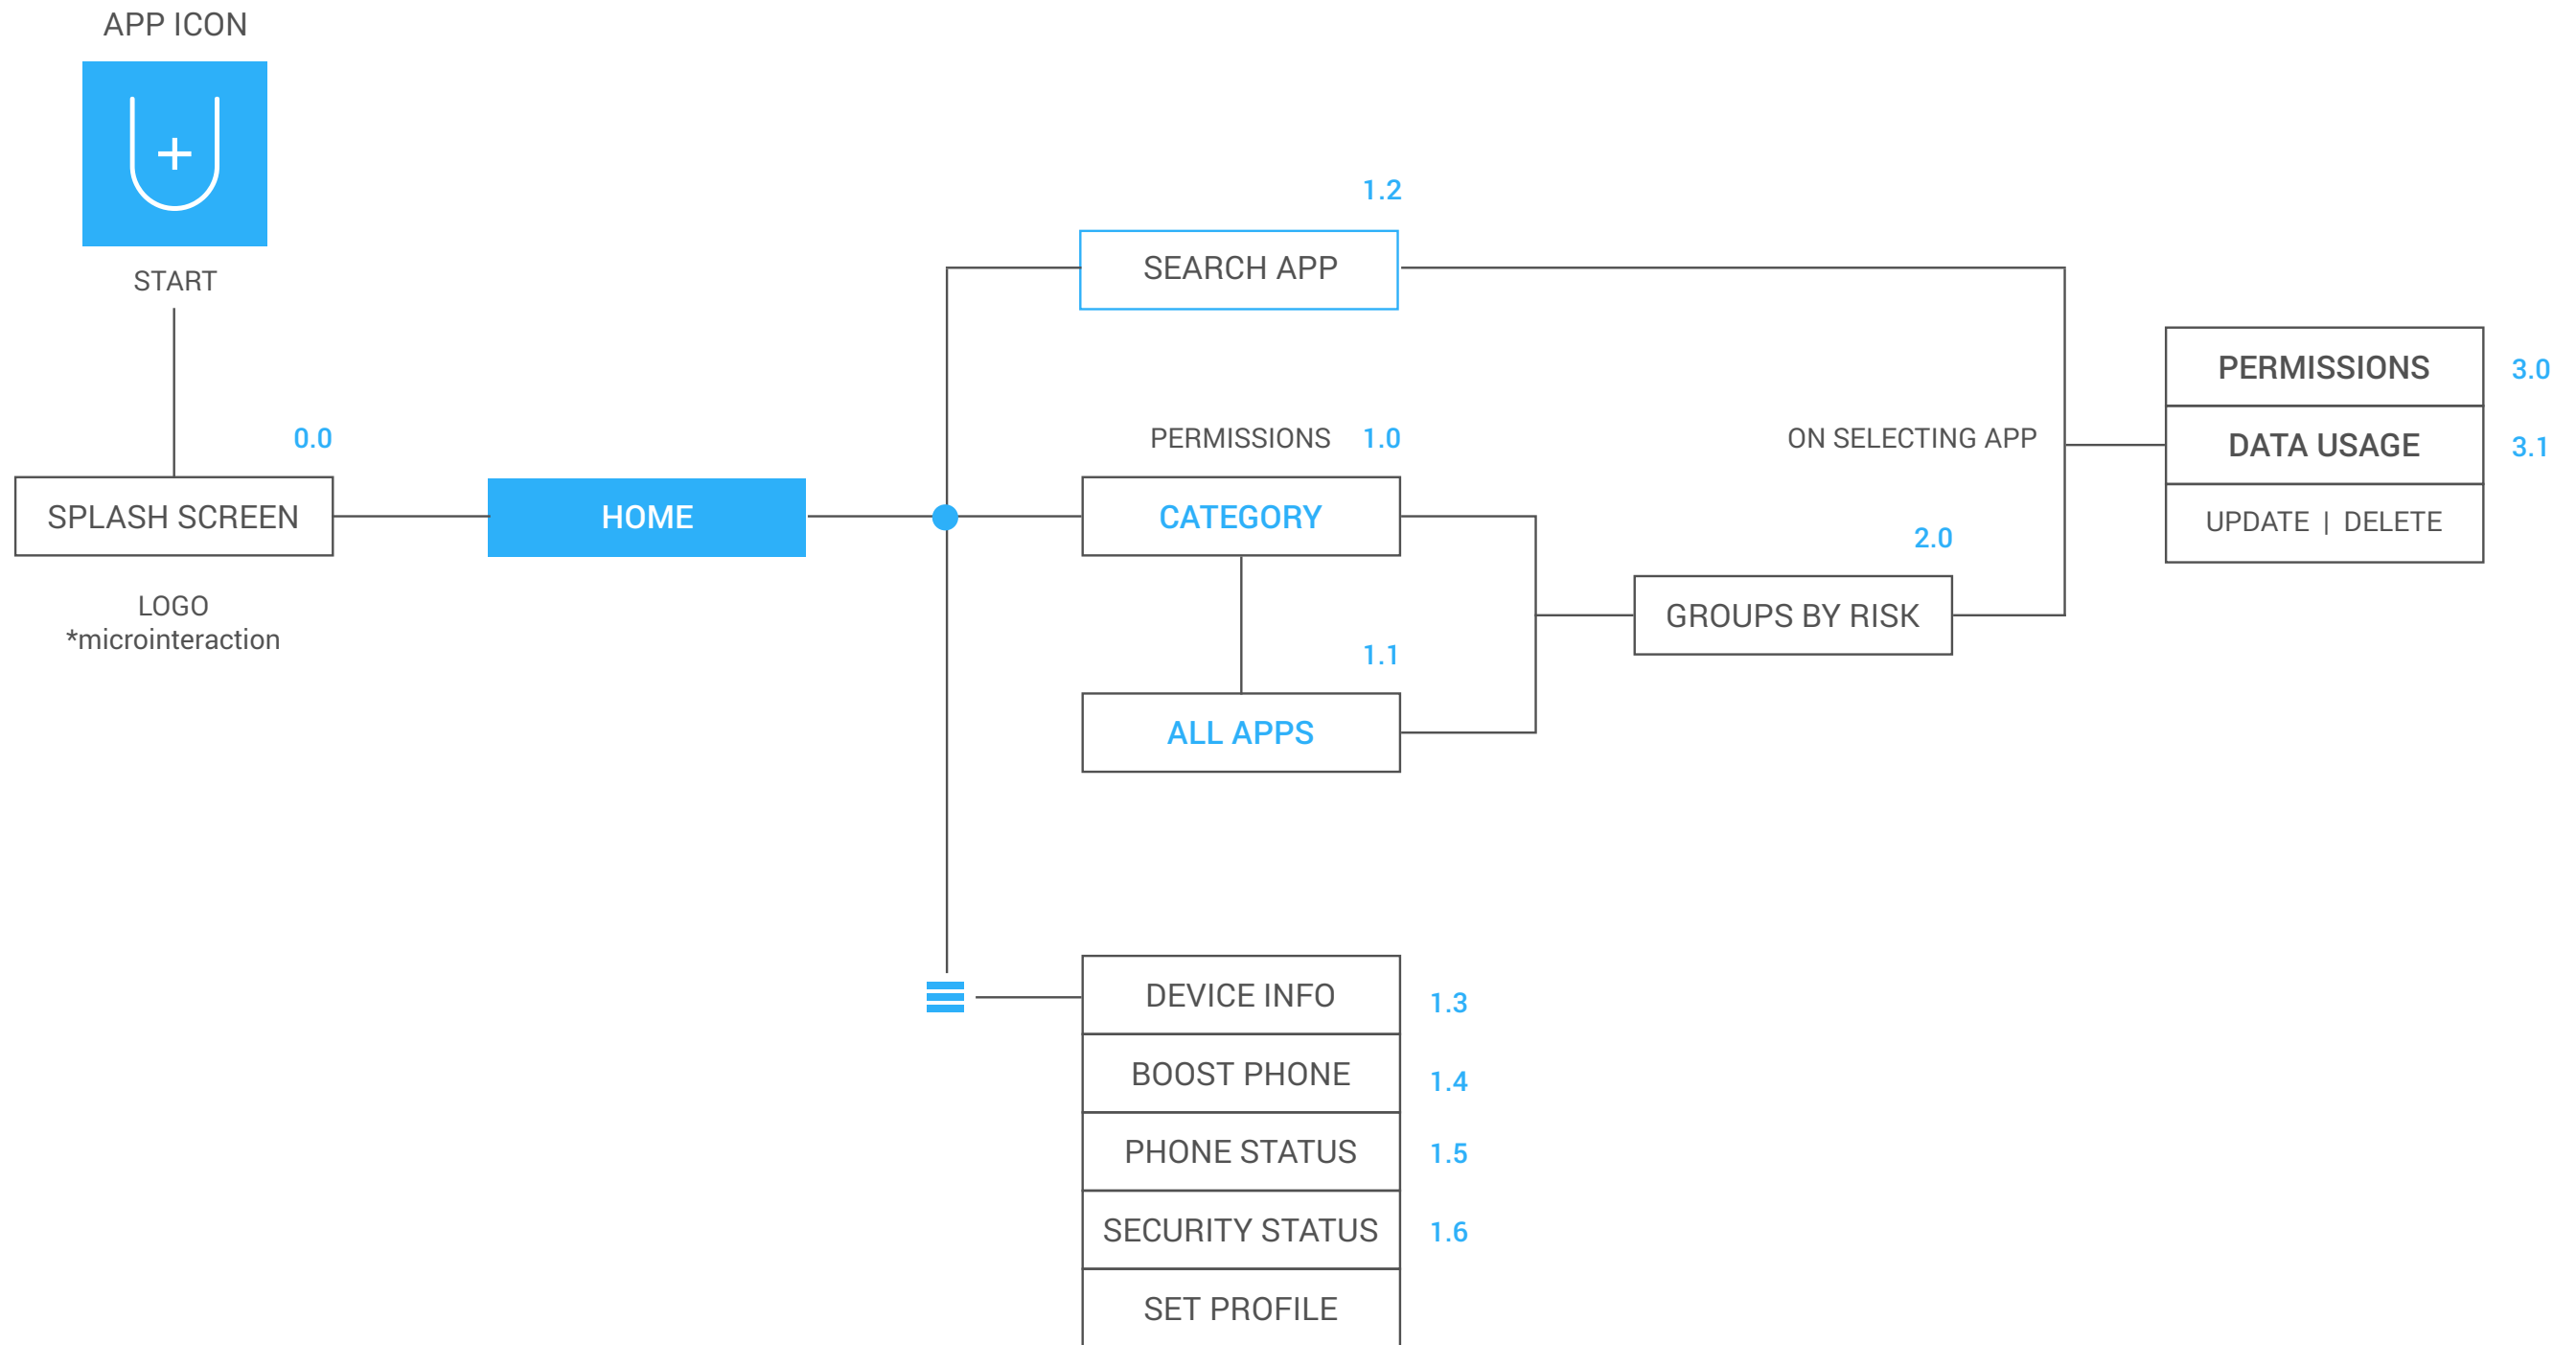

# UNHACK

Permission Manager

# U+UnHack

Unhack is an android security application that enables the user to edit permissions for other apps and take control of their device. In addition, it provides 360° phone optimisation that helps your device run smoothly and more efficiently.

# WIREFRAMES

After determining the task flow, the wireframes were sketched. They reflected the layout, and information architecture, as well as the transitions between various screens of the app.

## Data Usage

Permission Manager Data Usage

 **Instagram**  
Instagram is a fast, beautiful and fun way to share your photos and videos with friends and family.

  Instagram has the following permissions for your phone: